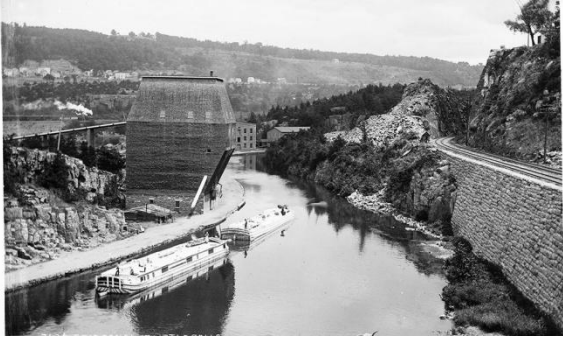

The Erie Canal: The Creation of the Empire State

Thursday, June 28th 12:30 PM to 1:30 PM

Presented by Deb Hall-Stonish

The Erie Canal had a significant impact, not only on the beginnings and growth of Buffalo in the early 1800s, but on the growth of the

nation as well. This presentation includes:

- the initial concept of the Erie Canal and its importance to the region
- the political fight to make the Canal a reality
- the construction of this amazing civil engineering feat
- the Erie Canal's effect on the economy of Buffalo as it became one of the largest inland ports in the world